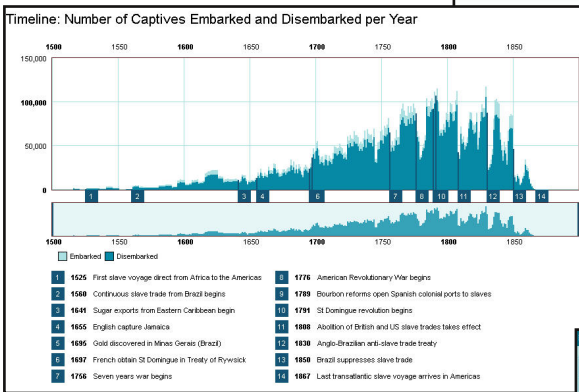

Home > Resources > African Names Database

Search for Africans: African name, Ship name, Voyage ID, Age, Height, Sex/Age

Place of origin, Embarkation and disembarkation, Current query

ID	Name	Age	Height [in]	Sex/Age	Origin	Voyage ID	Ship name	Arrival	Embarkation	Disembarkation	Source
1	Bora	30	62.5	Male		2314	NS de Regia	1819	Little Bassa	Freetown	84/4
104	Cannonbora	33	63.25	Male		2318	NS de las Nieves (s) Voador	1819	Galinhas	Freetown	84/4
1420	Whalborah	12	54.0	Girl	Eboe, Hebo	2325	NS de Caridad	1821	Bonny	Freetown	84/5
1430	Embora	12	58.0	Girl	Eboe, Hebo	2325	NS de Caridad	1821	Bonny	Freetown	84/5
2248	Dejborah	17	64.0	Man		2331	Icanam	1822	Bonny	Freetown	84/5
8021	Boray	10	49.0	Boy		2527	Netuno	1826	Anomabu	Freetown	84/48
9378	Eboray	27	63.0	Man		2841	Lynx	1827	River Brass	Freetown	84/64
15354	Imborah	7	47.0	Boy		3009	Arcenia	1828	Camerouns River	Freetown	84/87
15978	Boray	23	64.0	Man		3013	Vingador	1829	Cacheu	Freetown	84/100
15989	Boray	24	69.0	Man		3013	Vingador	1829	Cacheu	Freetown	84/100
16057	Borah	37	69.0	Man		3013	Vingador	1829	Cacheu	Freetown	84/100
16093	Anneborah	15	59.0	Woman		3013	Vingador	1829	Cacheu	Freetown	84/100
17956	Aboray	8	53.0	Girl		2883	Jules	1829	Calabar	Freetown	84/100
17982	Imboraykoo	9	49.0	Girl		2883	Jules	1829	Calabar	Freetown	84/100
20958	Bora	28	65.0	Man		2407	Manzaneras	1830	Galinhas	Freetown	84/102
21200	Boray	8	52.0	Girl		2407	Manzaneras	1830	Galinhas	Freetown	84/102
24978	Imborakay	17	61.0	Woman		2445	Frasquita (s) Certella	1832	Bonny	Freetown	84/127
25061	Imboray	7	52.0	Girl		2445	Frasquita (s) Certella	1832	Bonny	Freetown	84/127

A section on assessing the slave trade provides statistics, a timeline, and maps that track the flow of the slave trade over time.

Home > Assessing the Slave Trade > Estimates

Time frame: Show data only from 1501 to 1866

Table: Rows 100-year periods, Columns Flag

	Spain / Uruguay	Portugal / Brazil	Great Britain	Netherlands	U.S.A.	France	Denmark / Barb	Totals
1501-1800	119,862	154,191	1,822	1,365	0	66	0	277,506
1801-1700	146,270	1,011,192	428,262	219,931	4,151	38,435	27,391	1,875,631
1701-1800	10,654	2,213,003	2,545,297	330,014	189,304	1,139,013	67,334	6,948,619
1801-1866	784,639	2,469,879	293,959	3,026	111,871	203,890	16,316	3,873,580
Totals	1,061,524	5,848,265	3,259,440	554,336	385,326	1,381,804	111,841	12,521,336

Download table data

If you like Voyages, try these other GALILEO resources:

- **African American Funeral Programs**
  <http://www.galileo.usg.edu/express?link=fpro>
- **Digital Library of Georgia**
  <http://www.galileo.usg.edu/express?link=dlg1>
- **HeritageQuest Online** (public libraries)
  <http://www.galileo.usg.edu/express?link=zuhq>
- **Ancestry Library Edition** (public and academic libraries)
  <http://www.galileo.usg.edu/express?link=zual>