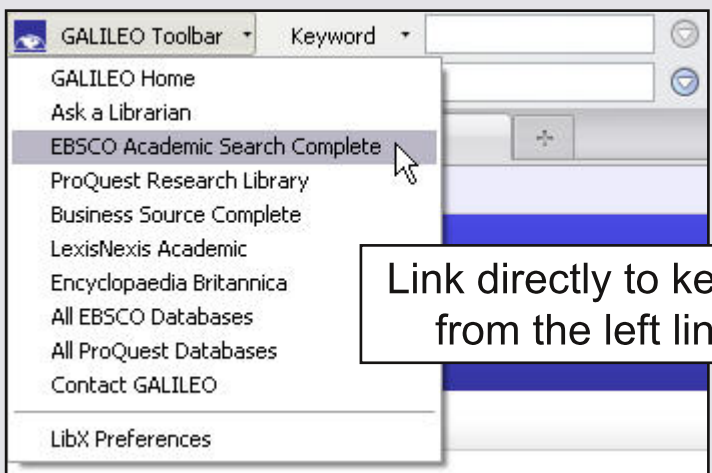

**The GALILEO Toolbar is a browser plugin from LibX that provides quick and easy access to GALILEO and the rest of your library's resources right from your Firefox or Internet Explorer browser.**

Search databases and your library catalog from the toolbar.

Find journals and magazines from the toolbar.

Link directly to key resources from the left links menu.

GALILEO Toolbar ▾ Keyword ▾

Keyword ▾

Citation PDF PDF Full Text (181KB) Cited References (2)

Title: **Beyond the Big Test: Noncognitive Assessment in Higher Education**