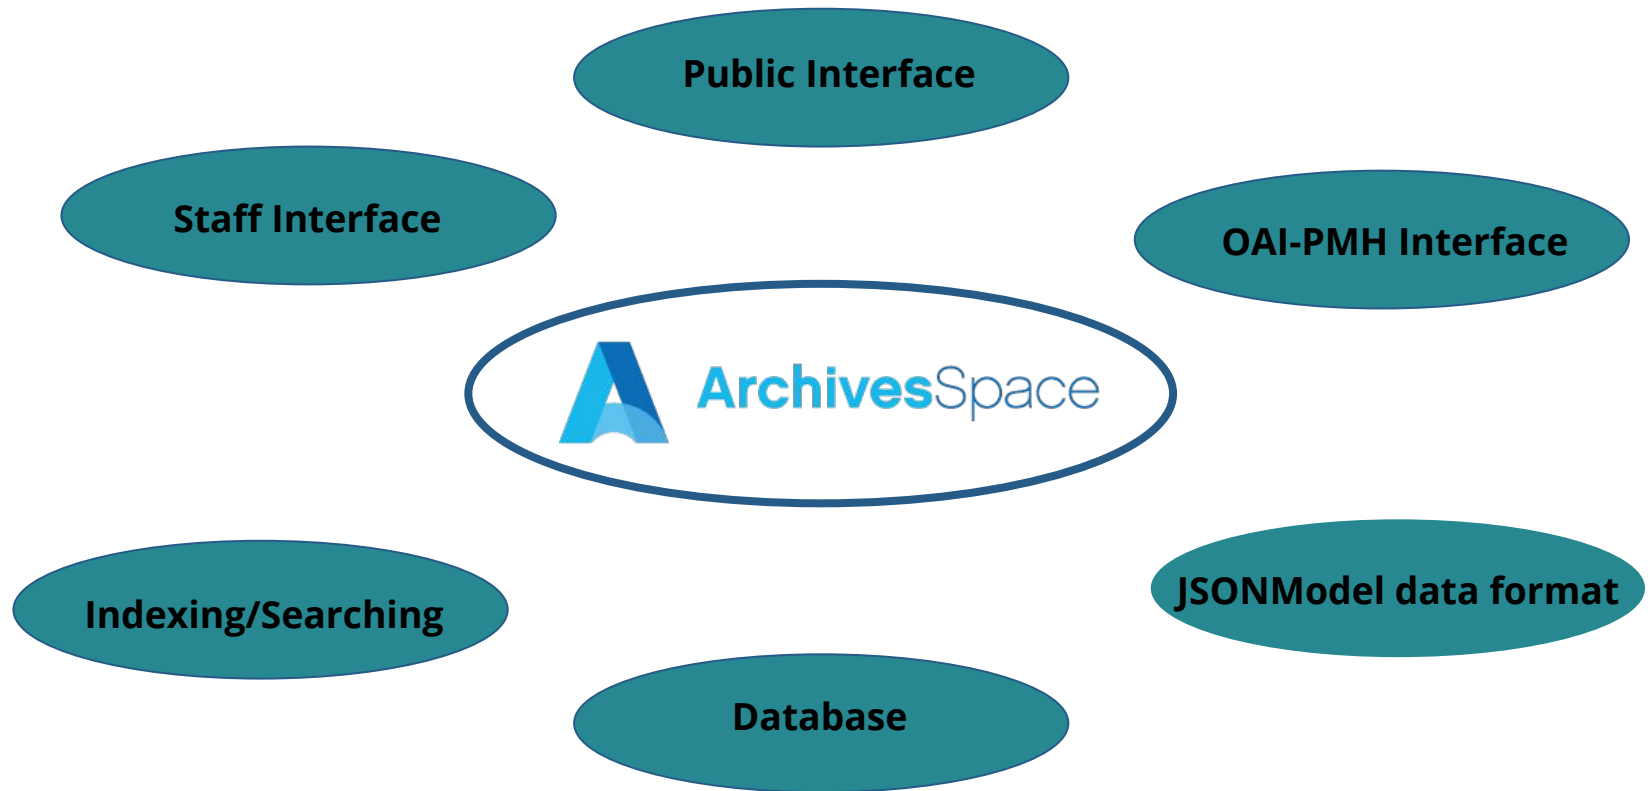

# Customizing ArchivesSpace

GALILEO Annual Conference, June 17, 2021

Mary Willoughby  
Digital Conversion and Curation Librarian  
Digital Library of Georgia  
[dlg.usg.edu](http://dlg.usg.edu)

---

# Overview

# Peeking behind the curtain:

<https://archivesspace.github.io/tech-docs/architecture/>

# Changing text with localization

Localization separates text and labeling from function.

Allows you to make different language versions of an application or web site.

Allows you to globally update labels for a site or application.