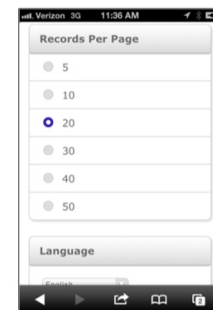

Personal Preferences

In addition, mobile versions of several specific GALILEO subscription resources are available from the URLs below.

- [Encyclopaedia Britannica Online](http://www.galileo.usg.edu/express?link=zebo) <http://www.galileo.usg.edu/express?link=zebo>
- [LexisNexis Academic Mobile](http://www.galileo.usg.edu/express?link=zxau:lexis_nexis_academic_mobile) <http://www.galileo.usg.edu/express?link=zxau:lexis_nexis_academic_mobile>
- [WorldCat Mobile](http://www.galileo.usg.edu/express?link=zowc:worldcat_mobile) <http://www.galileo.usg.edu/express?link=zowc:worldcat_mobile>