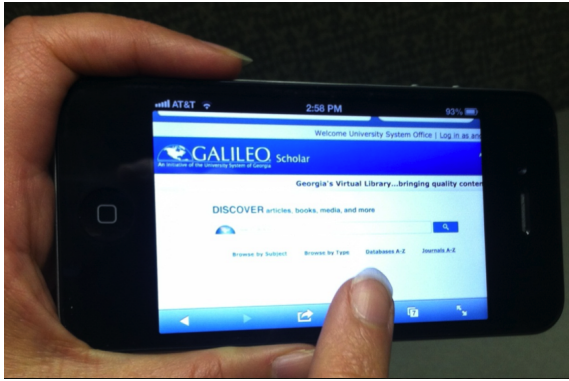

## Mobile GALILEO

[www.galileo.usg.edu](http://www.galileo.usg.edu)

Imagine saving your research on your phone while you are study session, at the cafe, or waiting in line to check-out your groceries, and being able to retrieve it months later from your computer when it is time to write your paper. That is true mobility! The new Discover GALILEO search service provided by EBSCO allows users to have easy, cross-device access through the regular browser on their phone, tablet, and computer.

Any GALILEO user can simply log into [GALILEO](#) from their phone using their institutional password, enter a search in the Discover GALILEO search box, and have complete access to all features in a mobile-optimized view, including their own personal folder. Users can create a personal folder from any device or computer and save materials into that folder for subsequent access on any other device or computer.